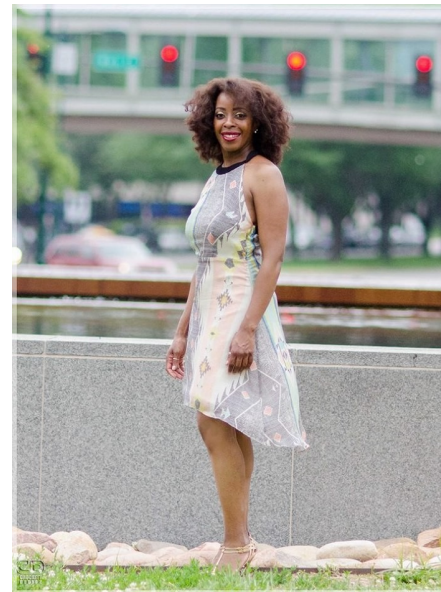

VERONICA

HEIGHT 5'2" BUST 32" D DRESS 4 US SHOE 6.5 US HAIR DARK BROWN
EYES BROWN

14463 N. US 169 HWY, Smithville, MO 64089
816.52FACES (816.523.2237) | admin@theagencykc.com