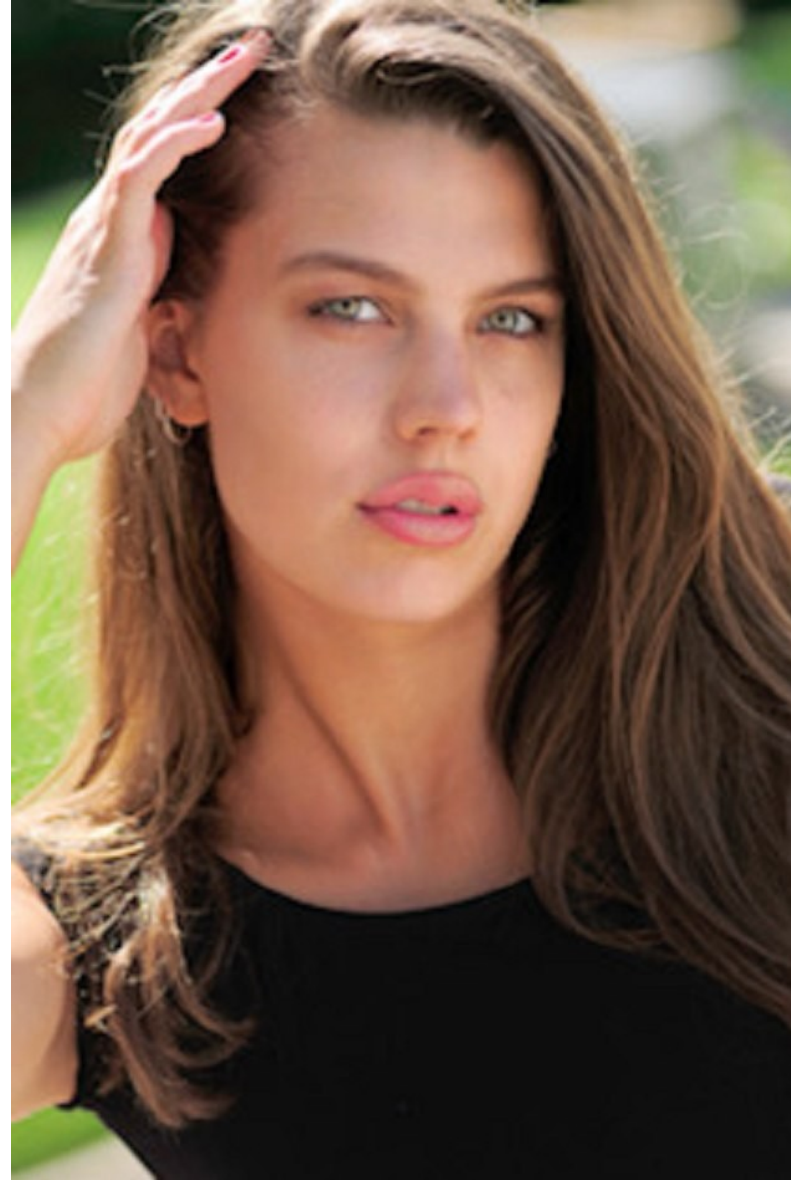

KELLY

HEIGHT 5'11" BUST 34" C WAIST 27" HIPS 36" DRESS 4 US SHOE 8.5 US (KIDS) HAIR BRUNETTE EYES GREEN

KELLY

HEIGHT 5'11" BUST 34" C WAIST 27" HIPS 36" DRESS 4 US SHOE 8.5 US (KIDS) HAIR BRUNETTE EYES GREEN

KELLY

HEIGHT 5'11" BUST 34" C WAIST 27" HIPS 36" DRESS 4 US SHOE 8.5 US (KIDS) HAIR BRUNETTE EYES GREEN