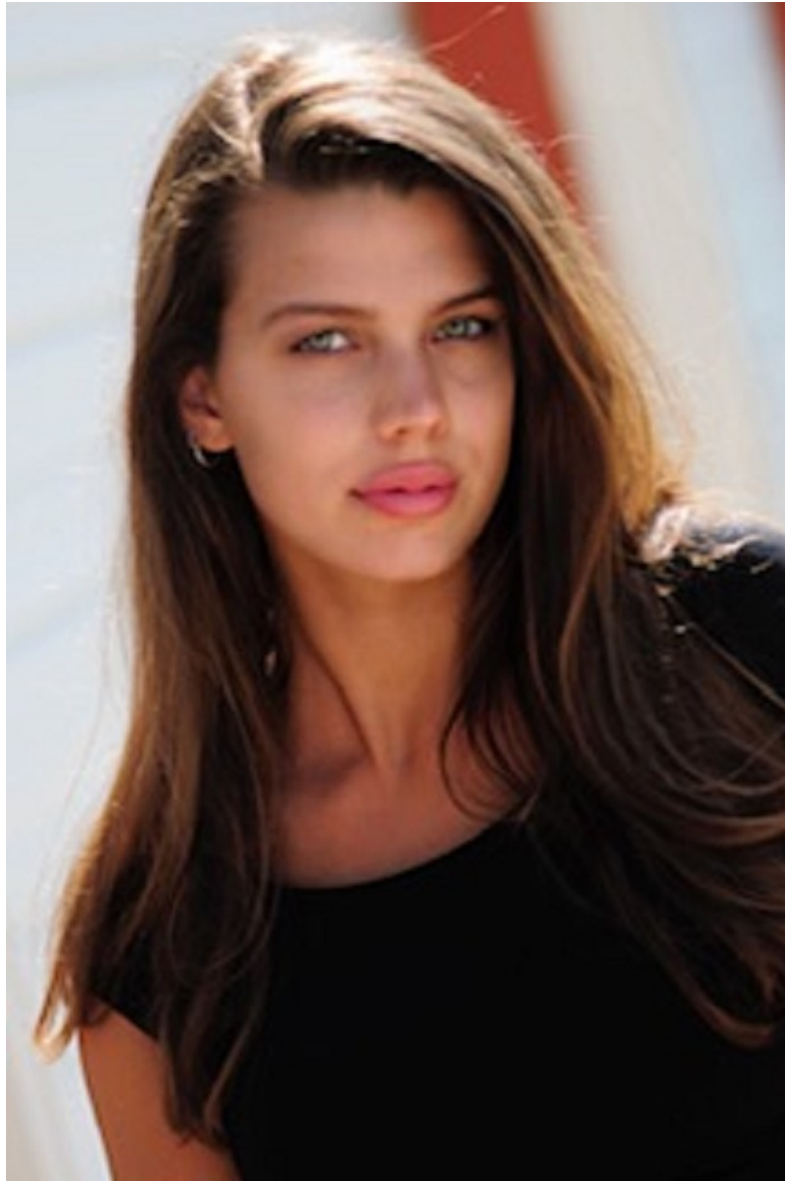

KELLY

HEIGHT 5'11" BUST 34" C WAIST 27" HIPS 36" DRESS 4 US SHOE 8.5 US (KIDS) HAIR BRUNETTE EYES GREEN

KELLY

HEIGHT 5'11" BUST 34" C WAIST 27" HIPS 36" DRESS 4 US SHOE 8.5 US (KIDS) HAIR BRUNETTE EYES GREEN

KELLY

HEIGHT 5'11" BUST 34" C WAIST 27" HIPS 36" DRESS 4 US SHOE 8.5 US (KIDS) HAIR BRUNETTE EYES GREEN