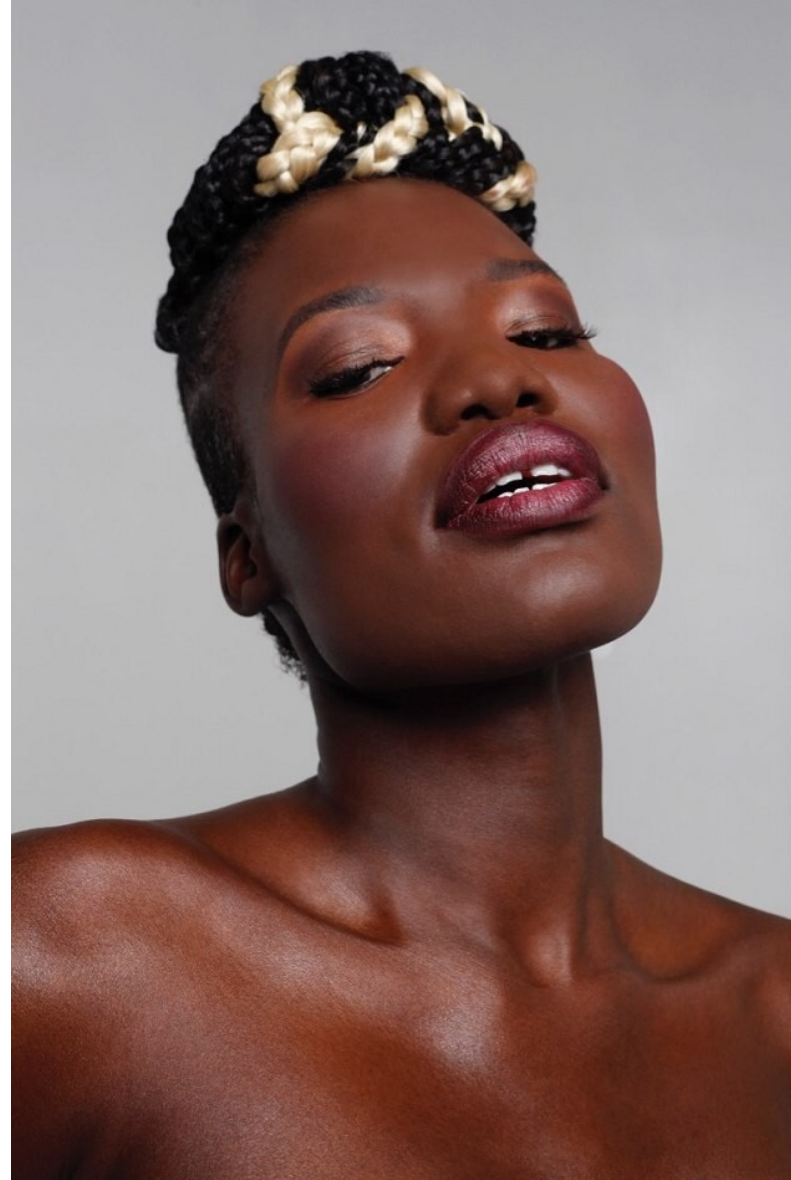

NANCY

HEIGHT 5'9" BUST 34" WAIST 28" HIPS 40" DRESS 5 US SHOE 11 US HAIR BLACK EYES BROWN

NANCY

HEIGHT 5'9" BUST 34" WAIST 28" HIPS 40" DRESS 5 US SHOE 11 US HAIR BLACK EYES BROWN

## NANCY

HEIGHT 5'9" BUST 34" WAIST 28" HIPS 40" DRESS 5 US SHOE 11 US HAIR BLACK EYES BROWN