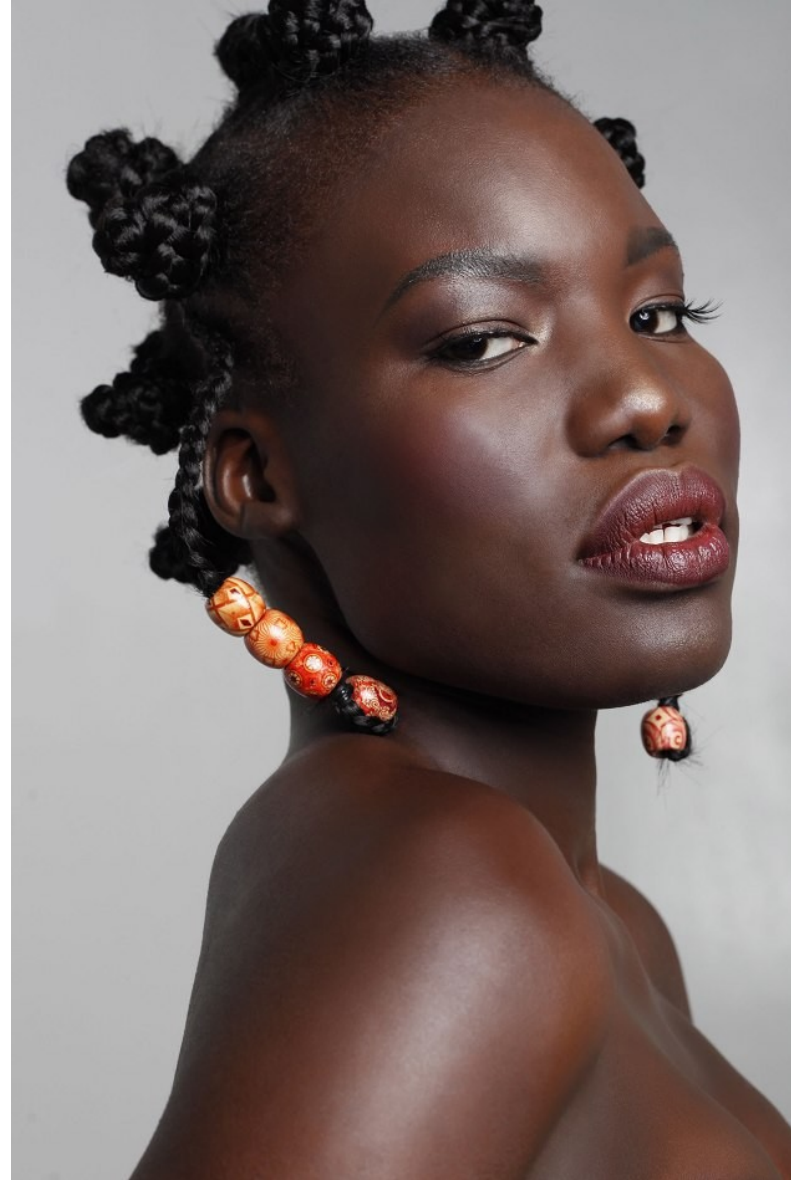

NANCY

HEIGHT 5'9" BUST 34" WAIST 28" HIPS 40" DRESS 5 US SHOE 11 US HAIR BLACK EYES BROWN

NANCY

HEIGHT 5'9" BUST 34" WAIST 28" HIPS 40" DRESS 5 US SHOE 11 US HAIR BLACK EYES BROWN

## NANCY

HEIGHT 5'9" BUST 34" WAIST 28" HIPS 40" DRESS 5 US SHOE 11 US HAIR BLACK EYES BROWN