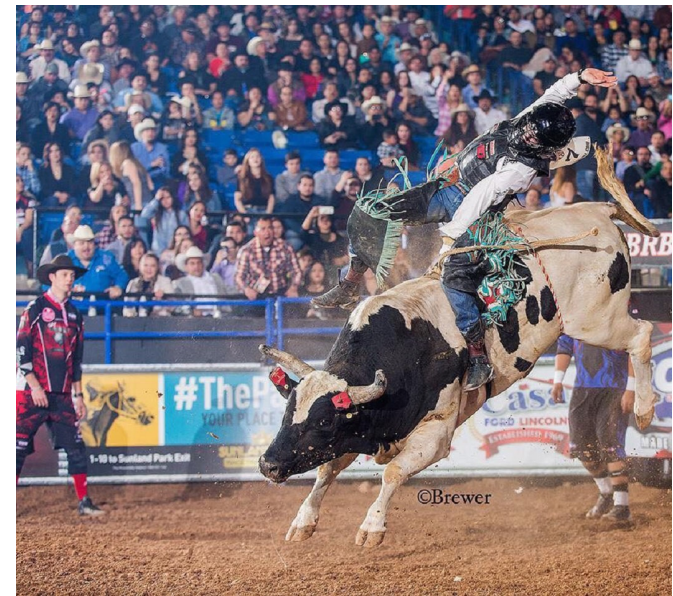

CASEY

HEIGHT 5'9" HAIR BROWN EYES BROWN

14463 N. US 169 HWY, Smithville, MO 64089
816.52FACES (816.523.2237) | admin@theagencykc.com