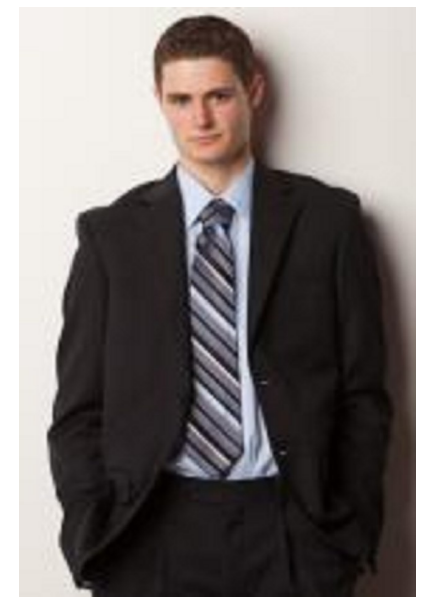

JOEY

HEIGHT 6'1" CHEST 42" WAIST 34" INSEAM 32" COLLAR 17" SUIT 40"
SUIT LENGTH L SHOE 12 US HAIR BROWN EYES GREEN

14463 N. US 169 HWY, Smithville, MO 64089
816.52FACES (816.523.2237) | admin@theagencykc.com