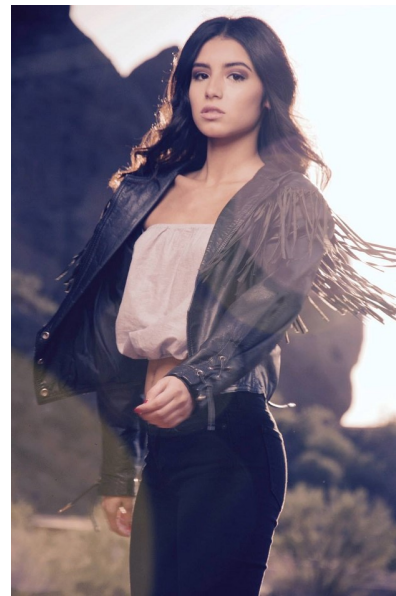

## MIRANDA

HEIGHT 5'4" BUST 30" A WAIST 25" HIPS 35" DRESS 0 US SHOE 7.5 US  
(KIDS) HAIR BROWN EYES BROWN

14463 N. US 169 HWY, Smithville, MO 64089  
816.52FACES (816.523.2237) | admin@theagencykc.com