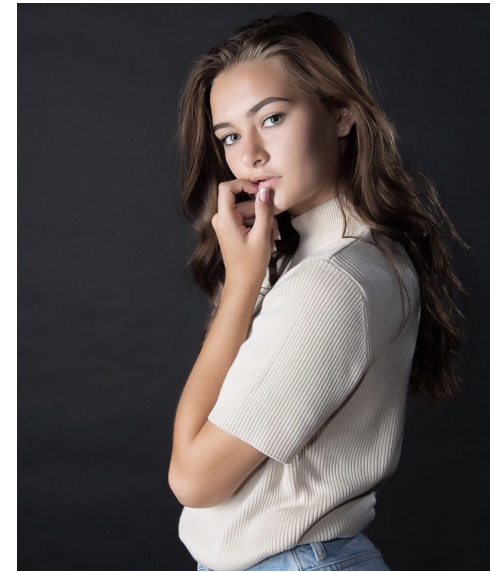

JESSICA

HEIGHT 5'5" BUST 32" B WAIST 25" HIPS 36" DRESS 0-2 US SHOE 7 US
HAIR DIRTY BLONDE EYES GREEN

14463 N. US 169 HWY, Smithville, MO 64089
816.52FACES (816.523.2237) | admin@theagencykc.com