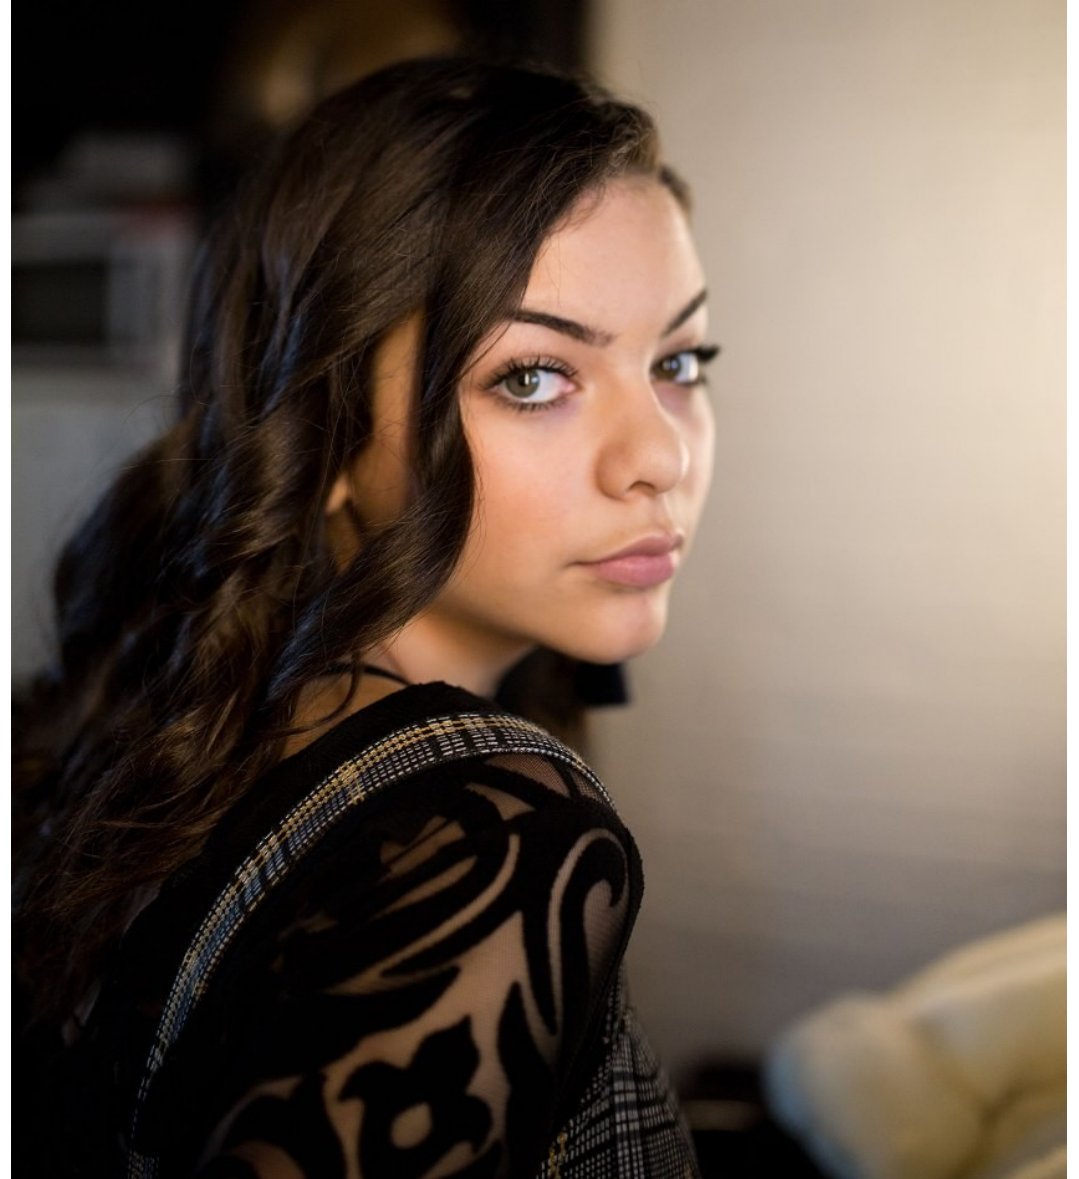

## IZABELLA

HEIGHT 5'7" BUST 34" B WAIST 28" HIPS 37.5" DRESS 6 US SHOE 8 US HAIR BROWN EYES HAZEL AGE 17