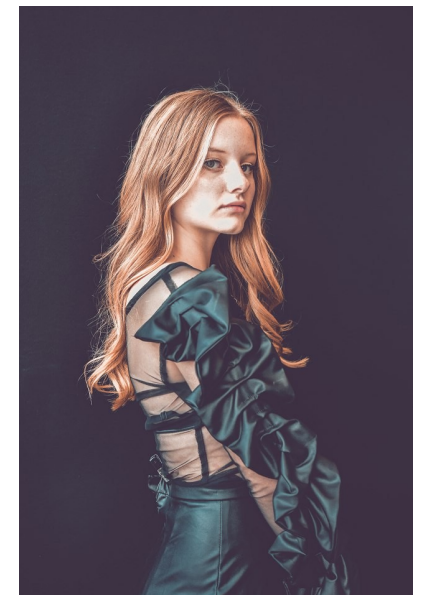

EMMA

HEIGHT 5'6" BUST 31" A WAIST 27" HIPS 33" DRESS 4-6 US SHOE 7.5 US
HAIR DIRTY BLONDE EYES GREEN AGE 15

14463 N. US 169 HWY, Smithville, MO 64089
816.52FACES (816.523.2237) | admin@theagencykc.com