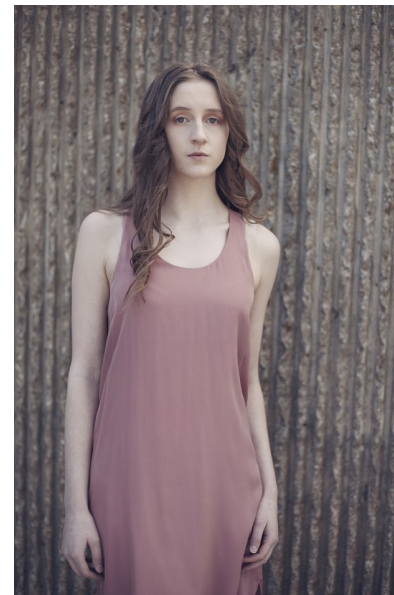

SARAH

HEIGHT 5'7" BUST 34" B WAIST 25" HIPS 34" DRESS 2 US SHOE 10 US
HAIR LIGHT BROWN EYES GREEN

14463 N. US 169 HWY, Smithville, MO 64089
816.52FACES (816.523.2237) | admin@theagencykc.com