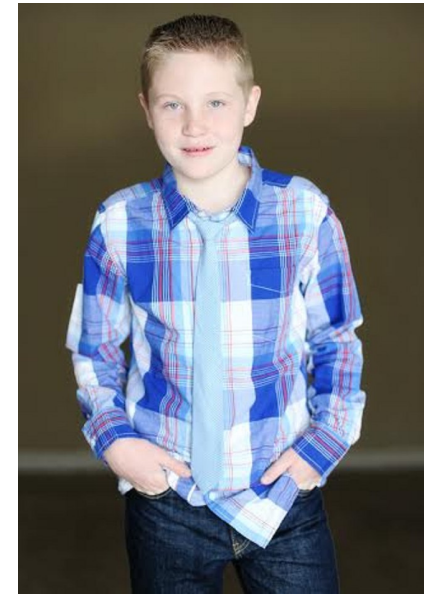

EASTON

HEIGHT 5'1" SHOE 8.5 US HAIR BLONDE EYES BLUE AGE 15

14463 N. US 169 HWY, Smithville, MO 64089  
816.52FACES (816.523.2237) | admin@theagencykc.com