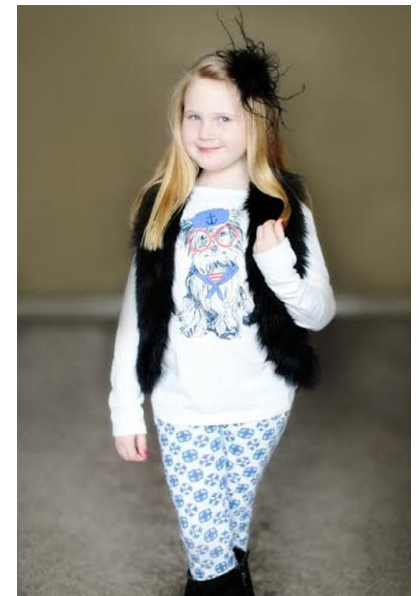

AVA

HEIGHT 4' SHOE 3 US (KIDS) HAIR BLONDE EYES BLUE AGE 11

14463 N. US 169 HWY, Smithville, MO 64089
816.52FACES (816.523.2237) | admin@theagencykc.com