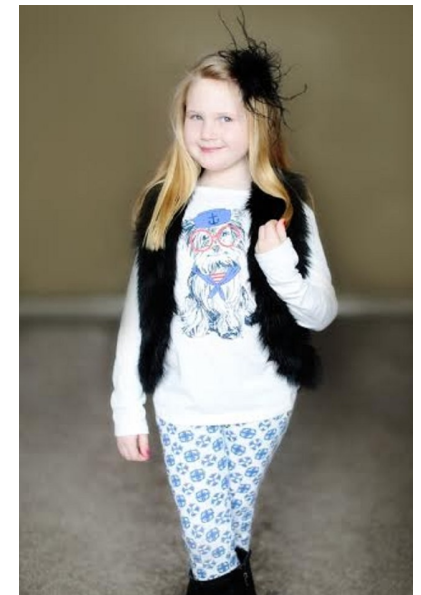

AVA

HEIGHT 4' SHOE 3 US (KIDS) HAIR BLONDE EYES BLUE AGE 14

14463 N. US 169 HWY, Smithville, MO 64089
816.52FACES (816.523.2237) | admin@theagencykc.com