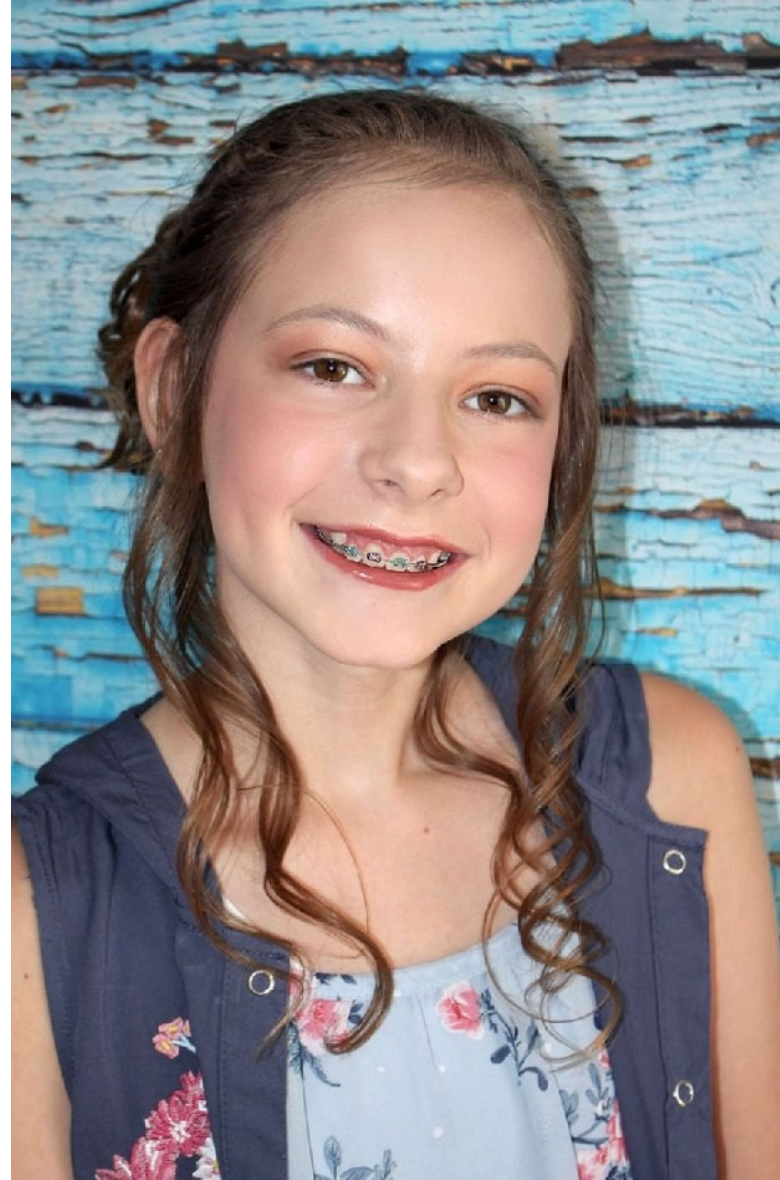

GRACIE

HEIGHT 5'1" SHOE 6 US SIZE 12 HAIR LIGHT BROWN EYES HAZEL AGE 14

GRACIE

HEIGHT 5'1" SHOE 6 US SIZE 12 HAIR LIGHT BROWN EYES HAZEL AGE 14

GRACIE

HEIGHT 5'1" SHOE 6 US SIZE 12 HAIR LIGHT BROWN EYES HAZEL AGE 14

GRACIE

HEIGHT 5'1" SHOE 6 US SIZE 12 HAIR LIGHT BROWN EYES HAZEL AGE 14