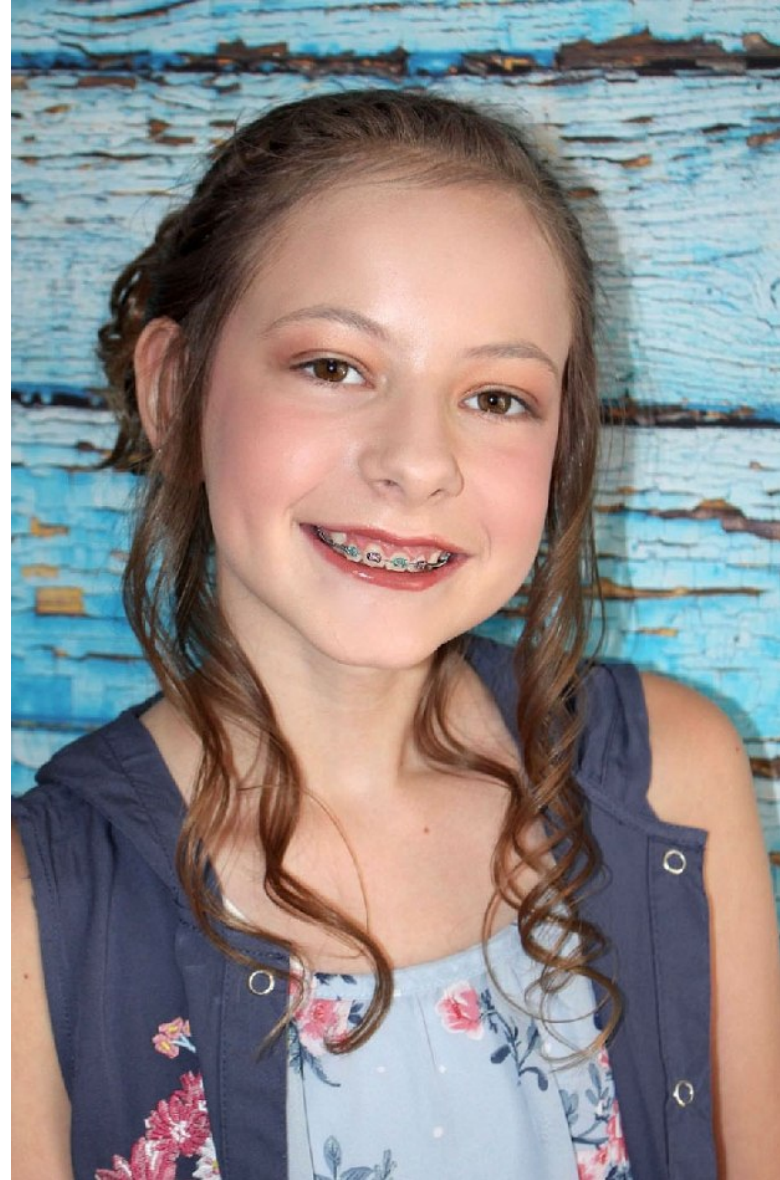

GRACIE

HEIGHT 5'1" SHOE 6 US SIZE 12 HAIR LIGHT BROWN EYES HAZEL AGE 11

## GRACIE

HEIGHT 5'1" SHOE 6 US SIZE 12 HAIR LIGHT BROWN EYES HAZEL AGE 11

GRACIE

HEIGHT 5'1" SHOE 6 US SIZE 12 HAIR LIGHT BROWN EYES HAZEL AGE 11

GRACIE

HEIGHT 5'1" SHOE 6 US SIZE 12 HAIR LIGHT BROWN EYES HAZEL AGE 11