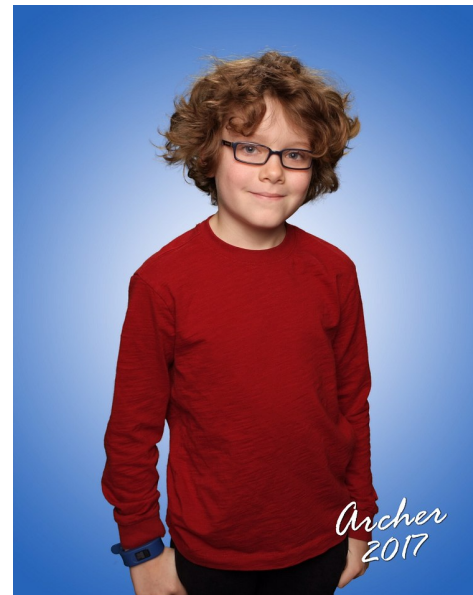

ARCHER

HEIGHT 4'8" SHOE 6 US (KIDS) HAIR DIRTY BLONDE EYES BLUE AGE 14

14463 N. US 169 HWY, Smithville, MO 64089
816.52FACES (816.523.2237) | admin@theagencykc.com